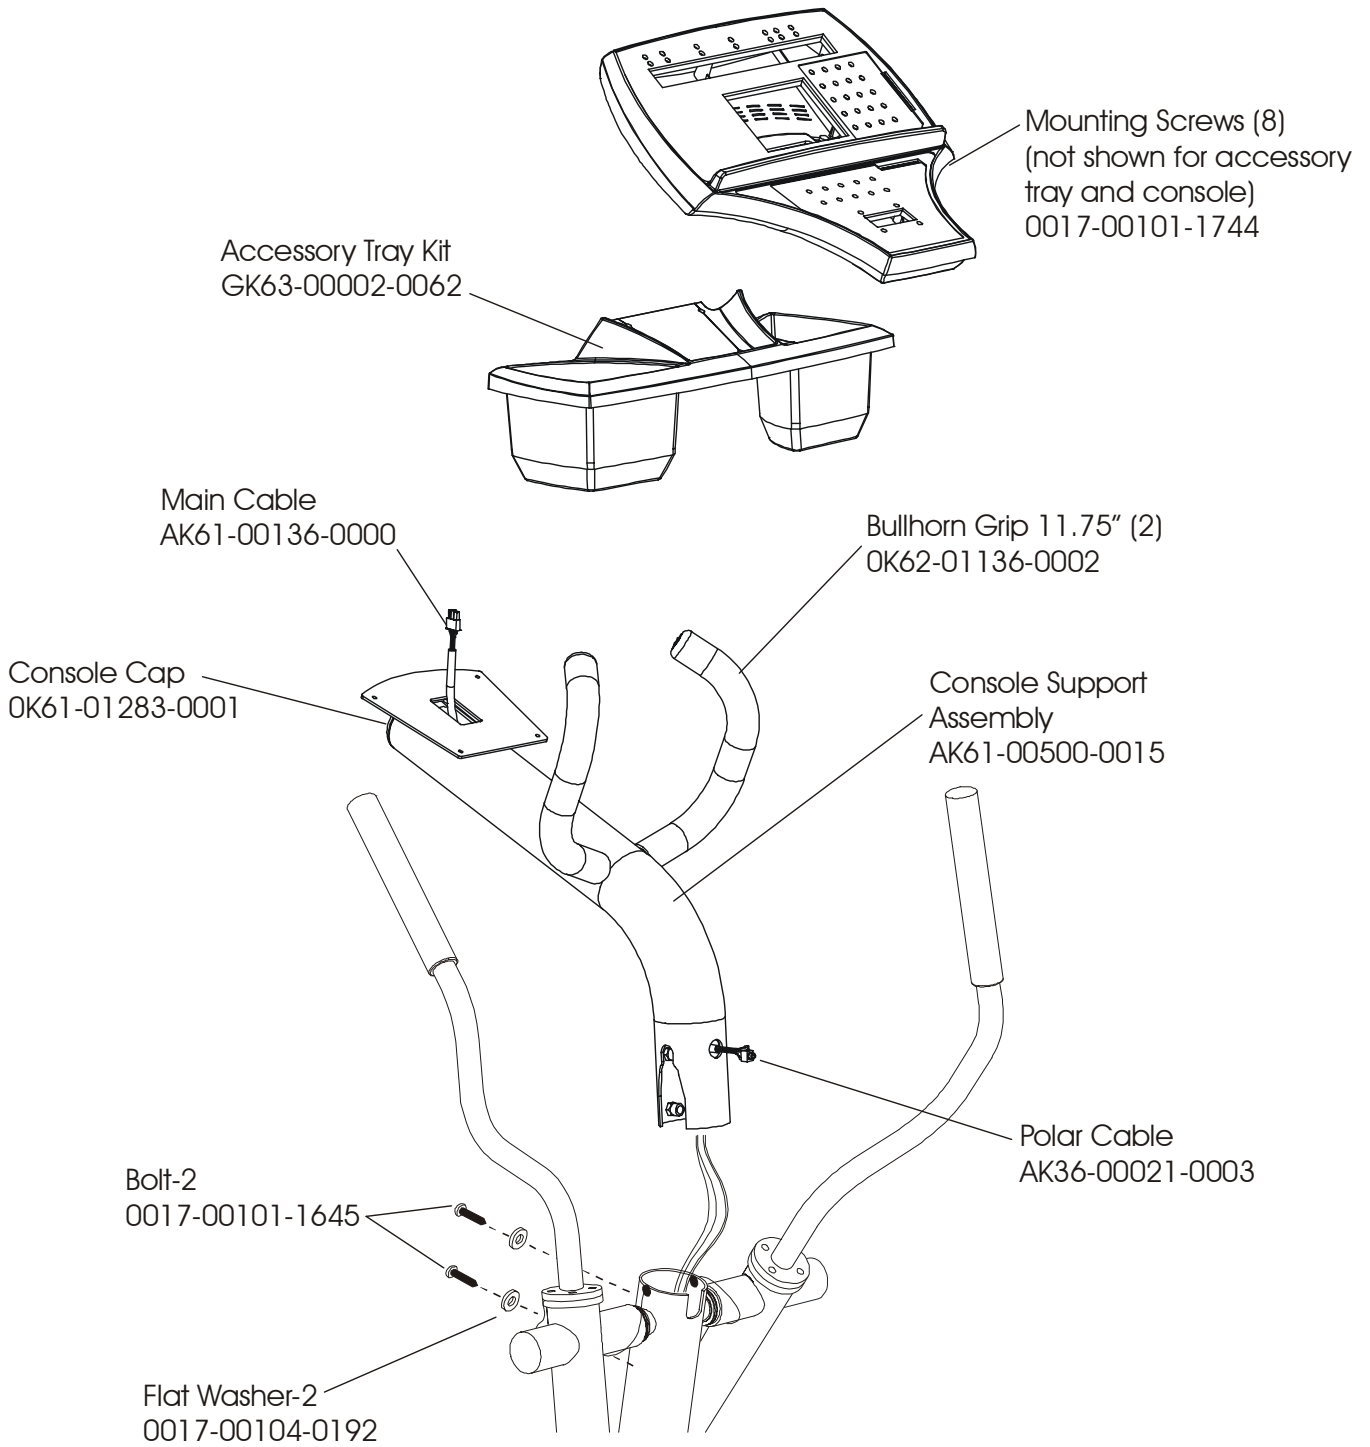

# *LifeFitness*

**CROSS-TRAINER 91XW-0XXX-01**

**Customer Support Services**  
***PARTS MANUAL*** rev. 04 May 2007

**91XW CROSS-TRAINER  
REFERENCES**

**91XW-0XXX-01  
S/N XTG100000 and UP**

OPERATION MANUAL	M051-00K61-A093
SERVICE MANUAL	M051-00K61-A097
ARCTIC SILVER TOUCH UP PAINT: SPRAY CAN .5 OZ BOTTLE W/APPLICATOR .33 OZ PEN	0017-00008-0204 0017-00008-0205 0017-00008-0206
STEALTH GRAY TOUCH UP PAINT (FOR ROCKER ARMS):  SPRAY CAN .5 OZ BOTTLE W/APPLICATOR	0017-00008-0199 0017-00008-0198
ACCESS PANEL ASSEMBLY  PANEL ASSEMBLY CONSISTS OF: 1) AK32-00020-0002 2) AK32-00078-0001 3) 0K61-01373-0000 4) 0017-00021-2846 5) 0017-00042-0754	AK61-00190-0000  COAX CABLE POWER CABLE ACCESS BRACKET F-TYPE CONNECTOR PLASTIC GROMMET
HARDWARE BAG	AK61-00181-0000

**The 91XW-0XXX-01 has both Telemetry and LifePulse Sensors for Heart Rate.**

**NOTE: ADDING THE BOLT ON LCD SCREEN TO THE 91XW-0XXX-01 MAKES THE UNIT A 91XER-0XXX-01.**

	Page
DRIVE BELTS AND ALTERNATOR.....	4
CONSOLE SUPPORT ASSEMBLY.....	5
CONSOLE ASSEMBLY .....	6
ROLLER ASSEMBLY .....	7
CRANKSHAFT ASSEMBLY.....	8
DRIVE LINKAGE ASSEMBLY.....	9
ANTI-LIFT BRACKET AND OUTER PEDAL COVERS.....	10
BRACKETS AND FRAME ASSEMBLY .....	11
CLEVIS AND FRONT FRAME COVERS .....	12
PEDAL LEVER ASSEMBLY.....	13
ROCKER ARM COVERS .....	14
ROCKER ARM ASSEMBLY .....	15
REAR DRIVE SHROUDS W/DECALS.....	16
UPPER ARM / HEART RATE ASSEMBLY .....	17
CABLES.....	18

**91XW CROSS-TRAINER  
DRIVE BELTS AND ALTERNATOR**

**91XW-0XXX-01  
S/N XTG100000 and UP**

**91XW CROSS-TRAINER  
CONSOLE SUPPORT ASSEMBLY**

**91XW-0XXX-01  
S/N XTG10000 and UP**

**91XW CROSS-TRAINER  
CONSOLE ASSEMBLY**

**91XW CROSS-TRAINER  
ROLLER ASSEMBLY**

**91XW-0XXX-01  
S/N XTG100000 and UP**

**91XW CROSS-TRAINER**

**91XW-0XXX-01**

**CRANKSHAFT ASSEMBLY – AK61-00157-0002**

**S/N XTG100000 and UP**

DRIVE LINKAGE ASSEMBLY